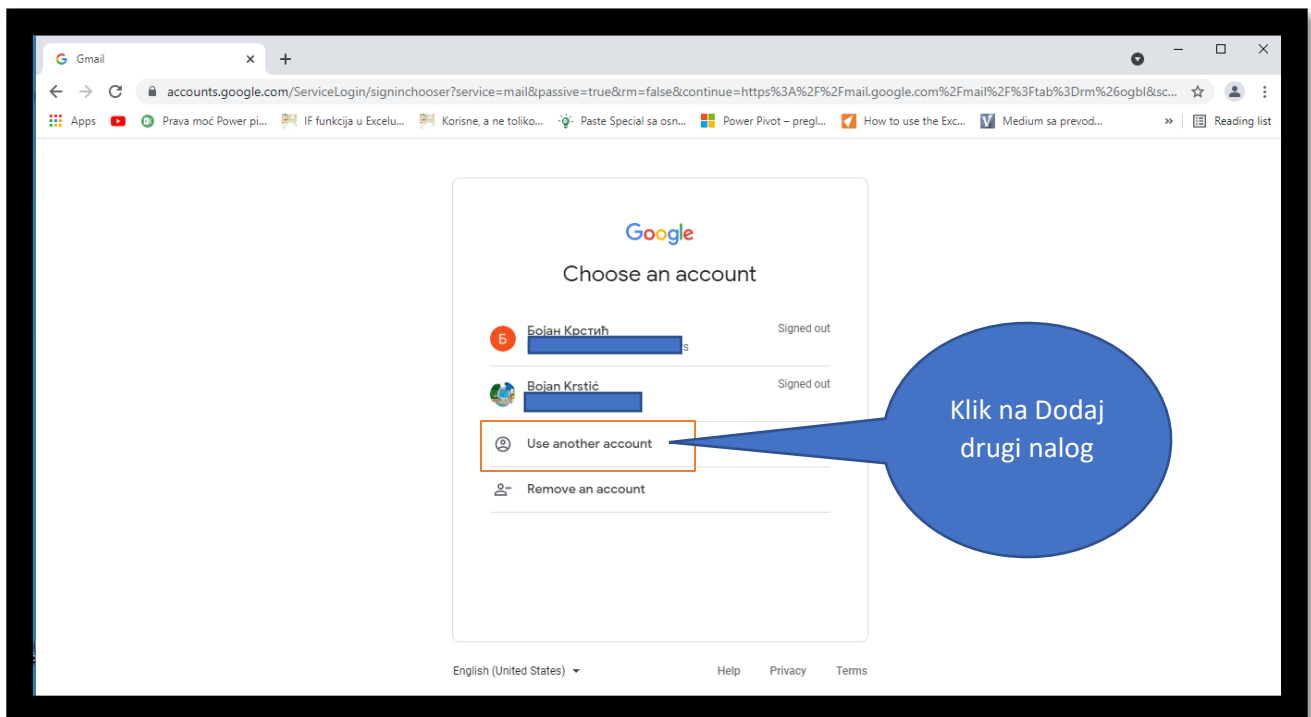

Uputstvo za školski imejl nalog, Gugl učionicu i Gugl ćaskanje na računaru

Google
Sign in
to continue to Gmail

Email or phone
test_ucenik@vasapelagic.edu.rs

Forgot email?

Not your computer? Use Guest mode to sign in privately.
[Learn more](#)