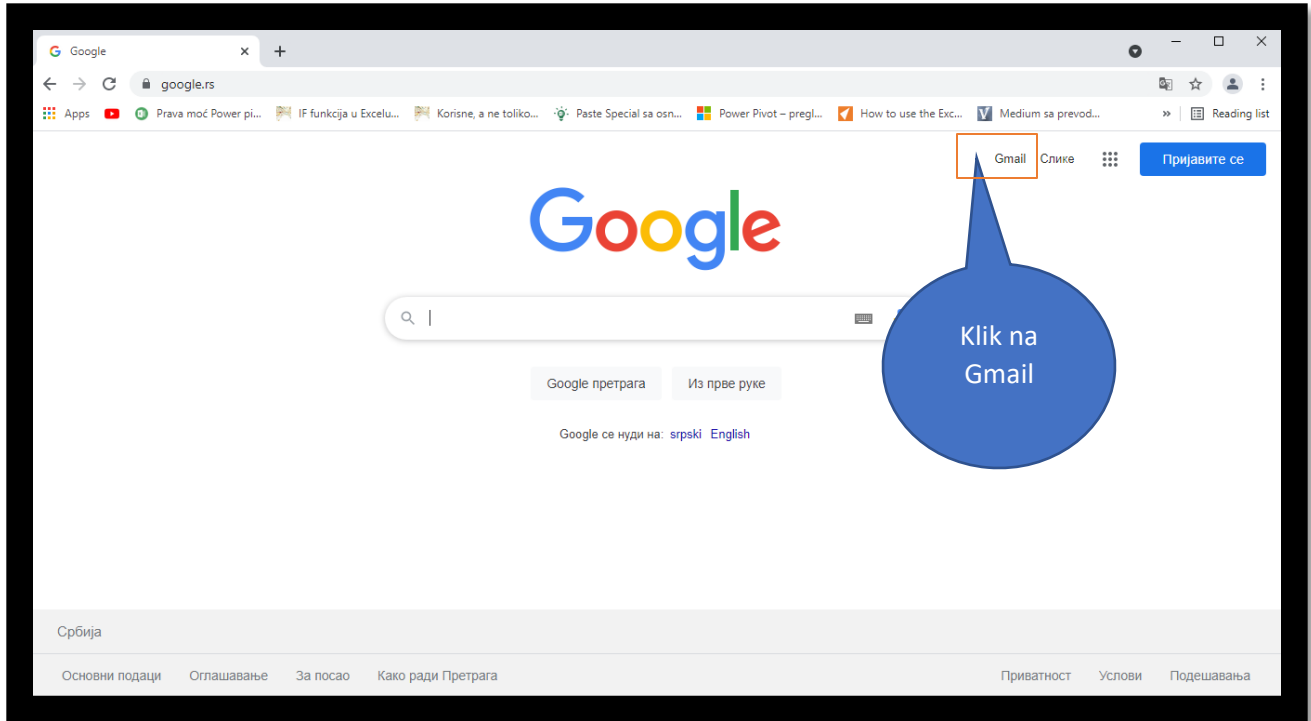

Uputstvo za školski imejl nalog, Gugl učionicu i Gugl ćaskanje na računaru

Google
Sign in
to continue to Gmail

Email or phone
test_ucenik@vasapelagic.edu.rs

Forgot email?

Not your computer? Use Guest mode to sign in privately.
[Learn more](#)