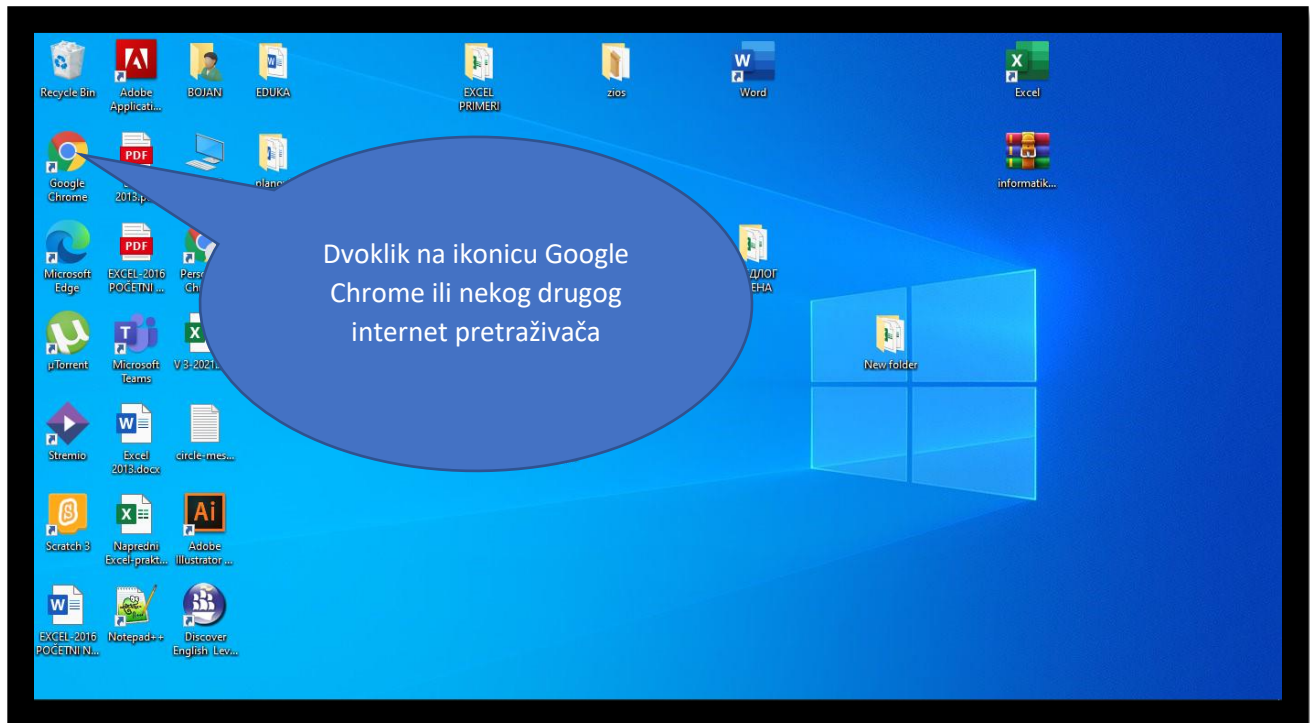

Uputstvo za školski imejl nalog, Gugl učionicu i Gugl ćaskanje na računaru

Google
Sign in
to continue to Gmail

Email or phone
test_ucenik@vasapelagic.edu.rs

Forgot email?

Not your computer? Use Guest mode to sign in privately.
[Learn more](#)